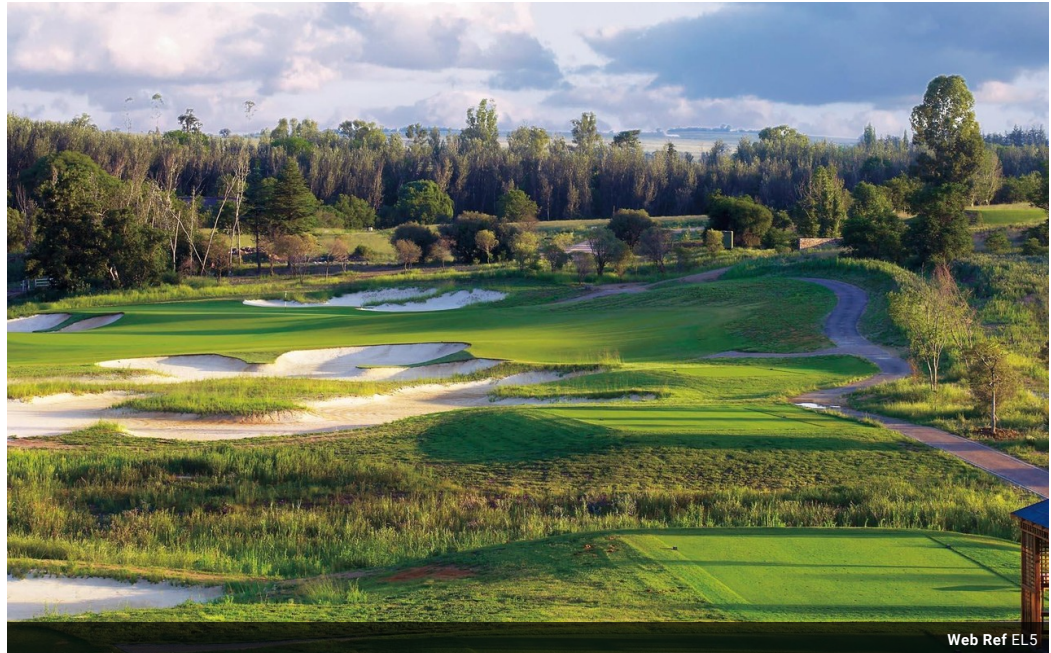

MALHERBEX™
PROPERTY GROUP

Willie Malherbe
0834257174
willie@malherbex.com

Contact Head Office

011 7869364

Unit 1 Cyrus House (Building 13) Mulberry Hill Office Park, Dainfern, Sandton, 2191

Golf Estate in Blair Atholl Estate

Web Ref EL5

Blair Atholl Estate

Golf Estate in Blair Atholl Estate

Explore the extensive nature parks within the estate and spot the small game that has been introduced. Stand just north of the stone-clad clubhouse looking through a screen of indigenous bush and you could be at an exclusive bush lodge. Visit the renowned halfway house reached via its...

Features

- ✓ Average size of stand 3,700m²
- ✓ Three years to build from date of transfer
- ✓ Member's Only Gary Player Signature Golf Course
- ✓ Member's Only Equestrian Centre
- ✓ Conference Facilities
- ✓ Fibre-optic capability to every stand
- ✓ Family Lifestyle Centre on the Estate, with Tennis, Cricket & Pool facilities
- ✓ Low density: Approximately 1 dwelling per 2 hectares
- ✓ Classical & Traditional architecturally styled homes
- ✓ Clubhouse & Restaurant Facilities
- ✓ Wellness Centre with Squash, Gym & Spa Facilities
- ✓ Leafy, treed surroundings
- ✓ State-of-the-art perimeter security
- ✓ Common open ground within the estate ...