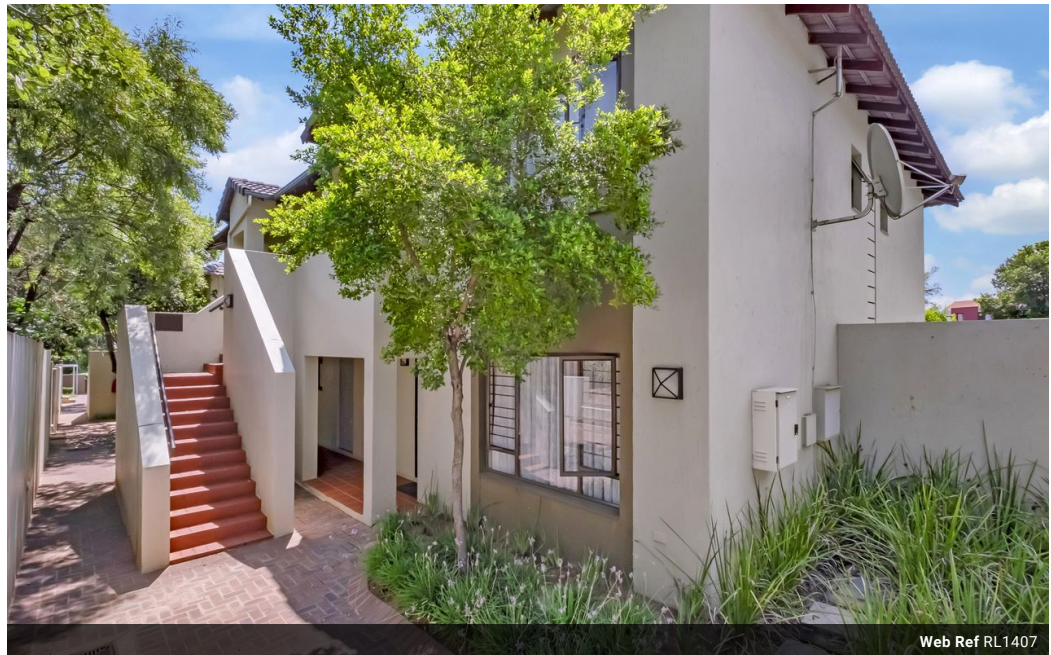

MALHERBEX^{TM}
PROPERTY GROUP

Busi Chizwina
0713847066
busi@malherbex.com

Contact Head Office

011 7869364

Unit 1 Cyrus House (Building 13) Mulberry Hill Office Park, Dainfern, Sandton, 2191

2 Bedroom Apartment For Sale in Maroeladal

Web Ref RL1407

R1,150,000

Monthly Bond Repayment R11,870.17
Calculated over 20 years at 11% with no deposit.

Transfer Costs R32,749.00   **Bond Costs** R25,220.00
These calculations are only a guide. Please ask your conveyancer for exact calculations.

Monthly Levy R2,179   **Monthly Rates** R628

2   2

Scenic Views and Security

Experience the charm of Cedar Hills Private Estate in this stunning 2-bedroom upstairs apartment. The modern kitchen features ample storage and space for two under-counter appliances. Flowing seamlessly into an open-plan living area, which opens up to a delightful balcony-ideal for enjoying a winter drink or watching a summer sunset. Take in the beauty of vibrant sunsets, as well as the surrounding birdlife and natural surroundings.

The spacious and light-filled bedrooms, including a master suite with its own en-suite bathroom, offer comfort and serenity. The shared bathroom has a bathtub, while the en-suite is equipped with a shower. For added convenience, a linen cupboard is tucked away in the passage.

Cedar Hills Estate offers a variety of amenities, including a clubhouse, pool, tennis court, and children's play area....

Features

Interior		Exterior		Sizes	
Bedrooms	2	Carports / Parkings	2	Floor Size	88m²
Bathrooms	2	Pool	Yes	Land Size	94,490m²
Kitchens	1				
Recep. Rooms	2				

Extras

Balcony Built-in Wardrobes Shared Pool Children's Play Area 24 Hour Access Guard Guard House Security Gate