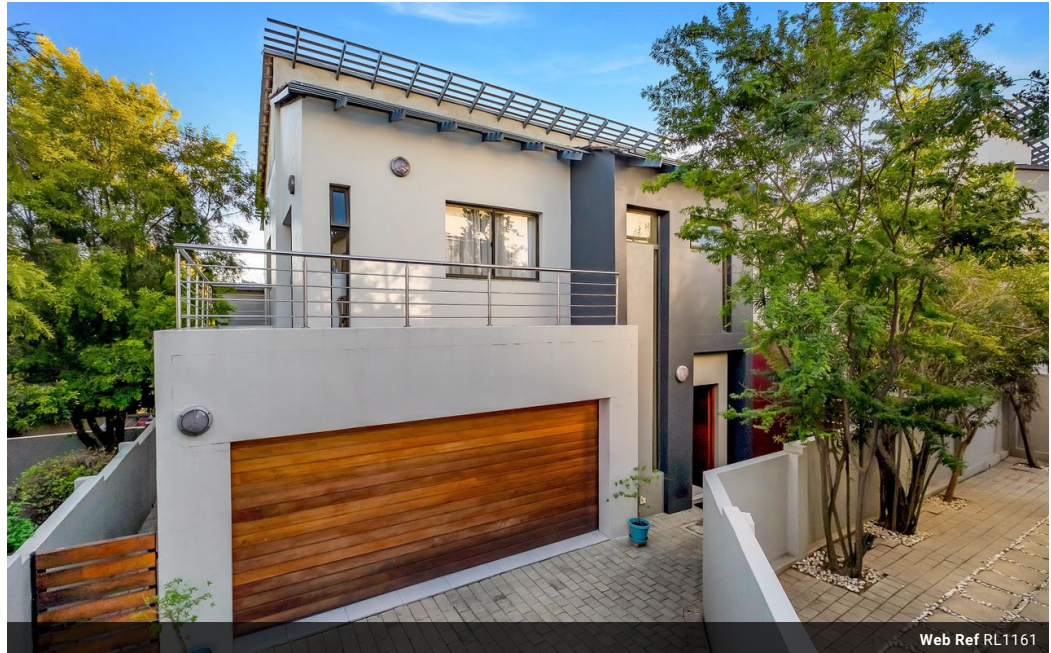

MALHERBEX™
PROPERTY GROUP

Busi Chizwina
0713847066
busi@malherbex.com

Contact Head Office

011 7869364

Unit 1 Cyrus House (Building 13) Mulberry Hill Office Park, Dainfern, Sandton, 2191

3 Bedroom Cluster For Sale in Craigavon

Web Ref RL1161

R2,450,000

Monthly Bond Repayment R25,288.62
Calculated over 20 years at 11% with no deposit.

Transfer Costs R111,720.00 **Bond Costs** R38,415.00
These calculations are only a guide. Please ask your conveyancer for exact calculations.

3 2.5 2

Monthly Levy R1,930 **Monthly Rates** R1,300

Contemporary 3 bedroom Cluster

Introducing this elegant modern 3-bedroom, 2.5-bathroom cluster home nestled within a secure estate in Craigavon.

The entrance leads to a spacious open-plan living area bathed in natural light through the sliding doors which ensure a seamless flow between indoor and outdoor spaces making it the ideal home for entertaining. Step out onto the covered patio with a built-in braai area, overlooking a low-maintenance garden, adding to the home's elegant simplicity and practicality. The kitchen boasts sleek granite countertops and ample storage, seamlessly merging elegance with practicality. A well-lit, scenic staircase leads to three bedrooms, including a serene main bedroom with an ensuite bathroom and built-in cupboards, providing a tranquil retreat.

Enjoy peace of mind with 24-hour access control in the estate, along with...

Features

Pets Allowed Yes

Interior

Bedrooms 3
Bathrooms 2.5
Kitchens 1
Recep. Rooms 2
Furnished No

Exterior

Garages 2
Security Yes
Pool No

Sizes

Land Size 253m²