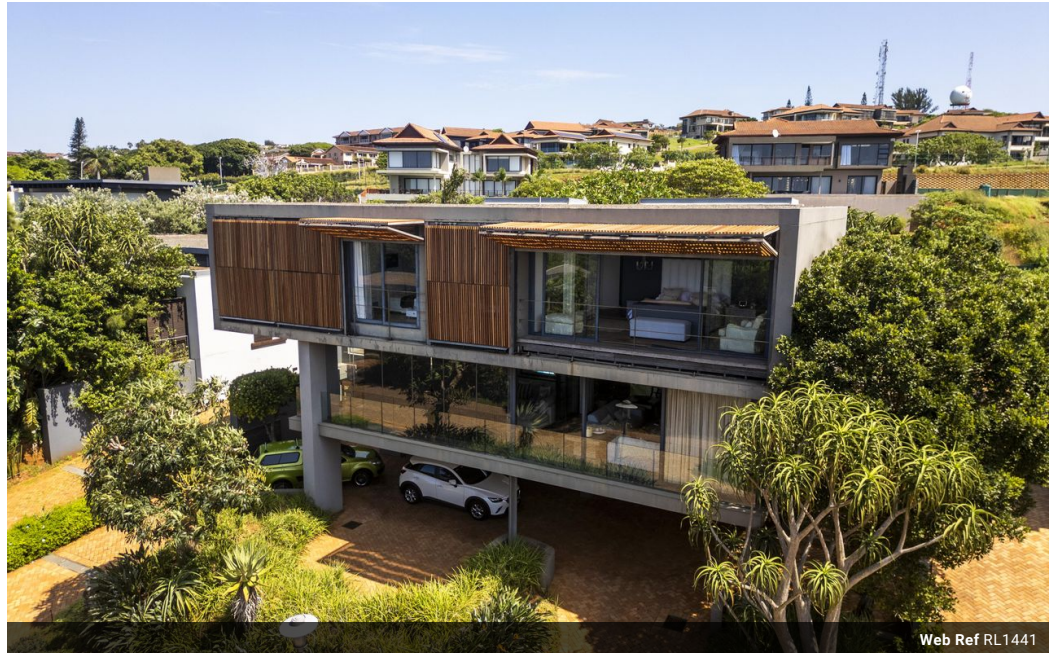

MALHERBEX™
PROPERTY GROUP

Willie Malherbe
0834257174
willie@malherbex.com

Contact Head Office

011 7869364

Unit 1 Cyrus House (Building 13) Mulberry Hill Office Park, Dainfern, Sandton, 2191

4 Bedroom House For Sale in Hawaan Forest Estate

Monthly Levy R4,515 **Monthly Rates** R10,470

An Architectural Gem in sought-after Hawaan Forest Estate

Located in the highly sought-after Hawaan Forest Estate, this remarkable home seamlessly combines modern design with the beauty of nature, offering a luxurious and private lifestyle. Architecturally impressive, the residence boasts expansive living spaces, a seamless flow between indoor and outdoor areas, and breathtaking views of the sea.