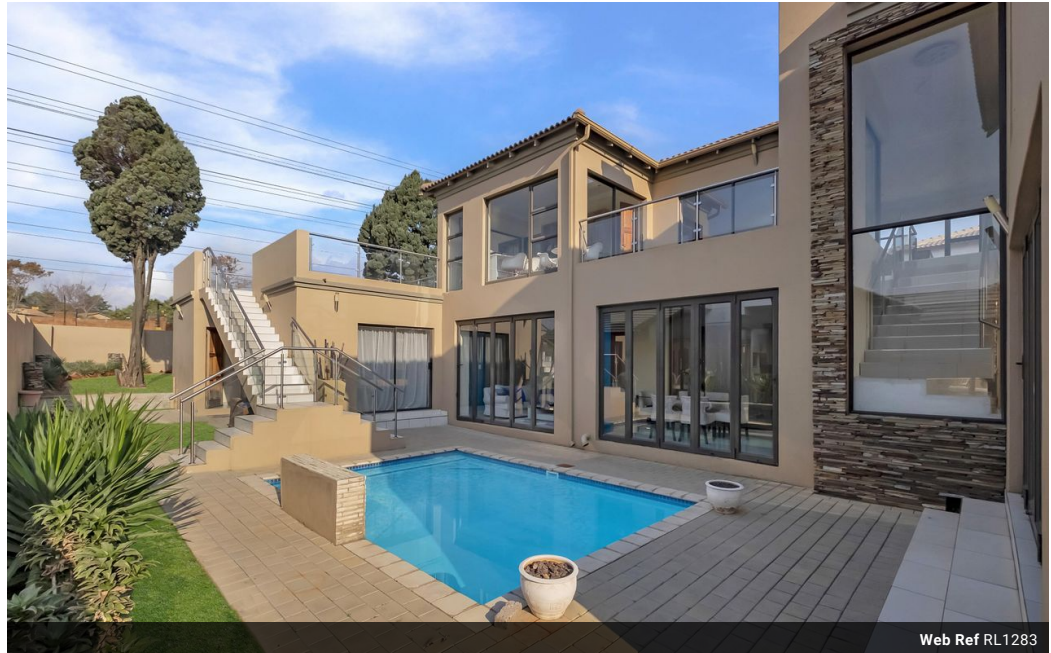

Web Ref RL1283

R47,000 pm

Lease Period 12 months
Annual Escalation -

Availability Immediately

Deposit -

4 4.5 2

Contemporary Family Home

This stunning property masterfully blends modern design with luxurious living, nestled within the secure and tranquil Cedar Creek Lifestyle Estate. Situated in the serene Broadacres area, this estate offers families the ideal combination of safety and nature.

As you enter, a striking double-volume glass-walled entrance hall welcomes you. This leads to a formal sitting lounge featuring a cozy gas fireplace, seamlessly extending to the pool area, which overlooks beautifully manicured gardens. Adjacent to the lounge is a covered patio that serves as an additional lounge or entertainment space, perfect for hosting guests. Glass stacking doors throughout the ground floor provide uninterrupted views of the pool and garden areas. To the right, a spacious modern kitchen awaits, complete with a breakfast nook, granite countertops,...

Extras

Balcony Pets Allowed Private Garden Private Pool 24 Hour Access Guard Guard House

<https://www.malherbex.com>