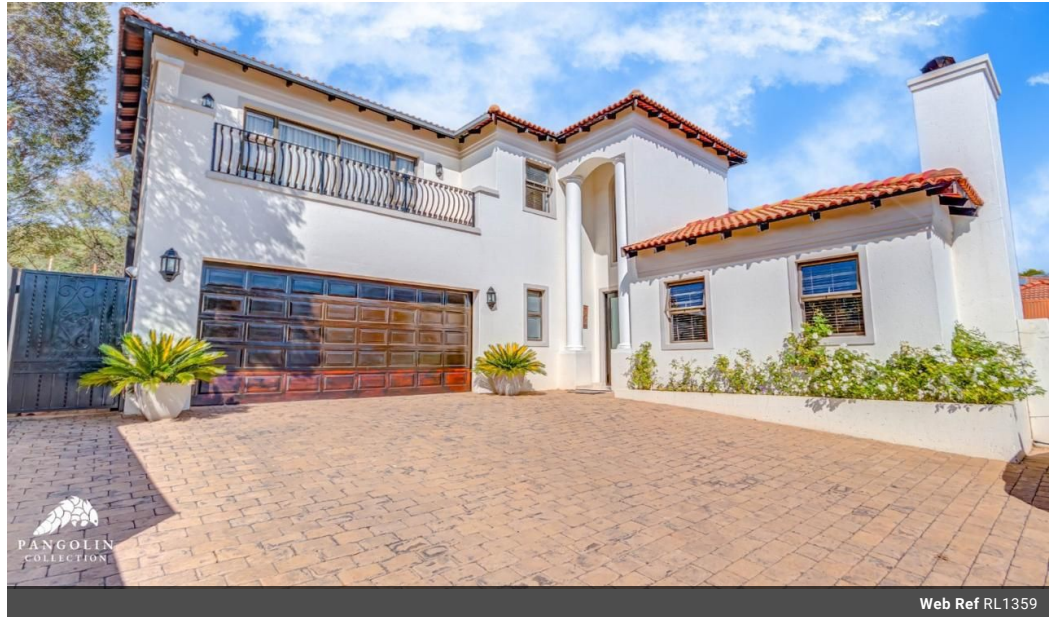

MALHERBEX™
PROPERTY GROUP

Busi Chizwina
0713847066
busi@malherbex.com

Contact Head Office

011 7869364

Unit 1 Cyrus House (Building 13) Mulberry Hill Office Park, Dainfern, Sandton, 2191

4 Bedroom Freehold To Let in Fourways

R50,000 pm

Lease Period 12 months **Availability** Immediately **Deposit** R100,000

Annual Escalation -

Lease Excludes:

Utilities

4 3.5 2

Furnished Secure Estate Living

Nestled in the serene and highly sought-after Waterford Estate, this property offers 652 square metres of sophisticated living and entertainment space. Enjoy the natural beauty of local wildlife that frequently visits the estate, along with fantastic communal amenities including a pool, tennis court, and park.

Set within a private panhandle, the property ensures seclusion and ample parking space, making it an ideal family home. The grand double-volume entrance leads to an expansive open-plan living area, featuring three reception rooms and a sun-filled covered patio with stacking doors-perfect for entertaining or simply relaxing while overlooking the meticulously landscaped garden. The downstairs area also includes a well-appointed kitchen with a scullery and a stand-alone pantry, plus a spacious study.

Upstairs, a scenic...

Features

Pets Allowed Yes

Interior

Bedrooms 4
Bathrooms 3.5
Kitchens 1
Recep. Rooms 2
Studies 1
Furnished Yes

Exterior

Garages 2
Carports / Parkings 4
Security Yes
Pool Yes
Views Yes

Sizes

Land Size 652m²

Extras

Balcony Built-in Wardrobes Pets Allowed Private Garden Security Shared Pool Children's Play Area Guard Guard House