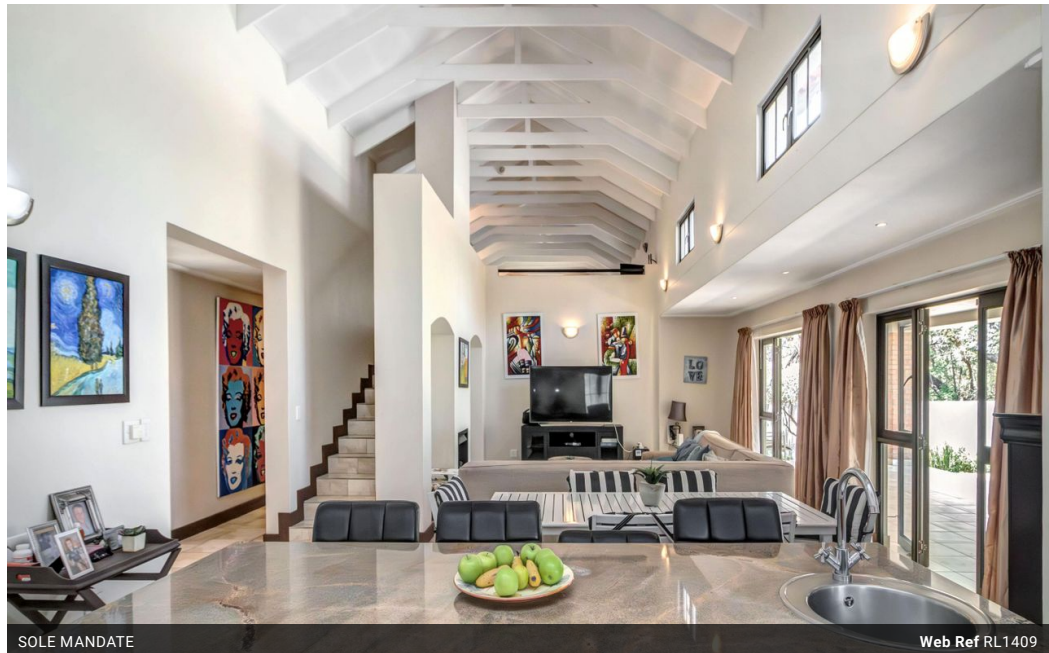

MALHERBEX™
PROPERTY GROUP

Elisha Botterill
0845558155
elisha@malherbex.com

Contact Head Office

011 7869364

Unit 1 Cyrus House (Building 13) Mulberry Hill Office Park, Dainfern, Sandton, 2191

3 Bedroom Freehold To Let in Dainfern Golf Estate

SOLE MANDATE

Web Ref RL1409