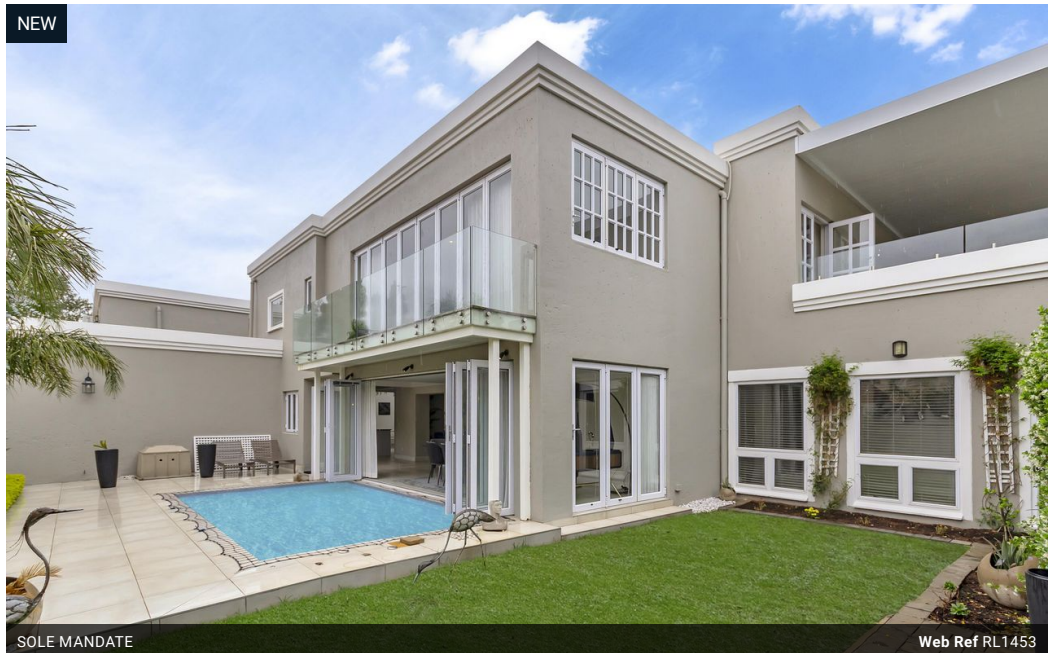

## 5 Bedroom House To Let in Dainfern Golf Estate

NEW

SOLE MANDATE

Web Ref RL1453

R75,000 pm

Monthly Levy R4,490

Lease Period 12 months

Availability Immediately

### Stunning Fully Furnished 5 Bedroom Home In Secure Estate

SOLE AND EXCLUSIVE MANDATE!

Have you always dreamt of living in a beautiful home in Dainfern Golf Estate? Well now is your chance!

This exquisite, fully furnished home is the ultimate family retreat, offering everything you could ever wish for and more. With its flawless design and luxurious touches, this property is nothing short of extraordinary.